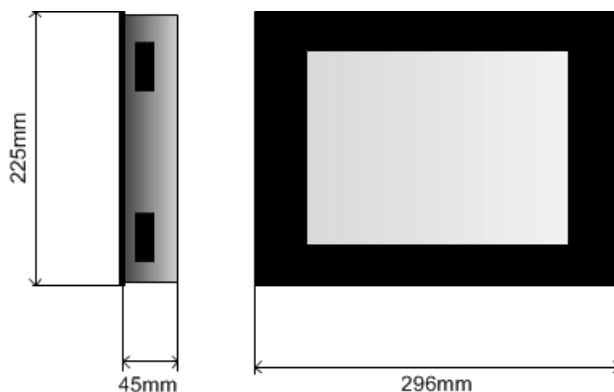

Dimensions

- height 22.5cm
- width 29.6cm
- depth housing 4.5cm
- depth housing & glass plate 5.0cm

Diagonal 10.4"

Light intensity 230cd / m²

Resolution 800 x 600

Connection HDMI

Weight approx. 4kg

Temp. range 0° - +45°C

Power supply 230V/50Hz

The H-Type is a professional information and display system for a wide range of applications.

The model 10.4 PW / LW (display board in portrait or landscape format for wall mounting) is a device which has a metal housing in RAL color and a 10.4" display board for 24/7 operation.

The system is fitted directly onto the wall. To protect the display, it is covered with tempered 5mm glass.

The cable routing is in the device and not visible from the outside. The cable entry is either in the back or on the top of the housing.

The device can be equipped with a digital signage player. Various models in different designs are available.