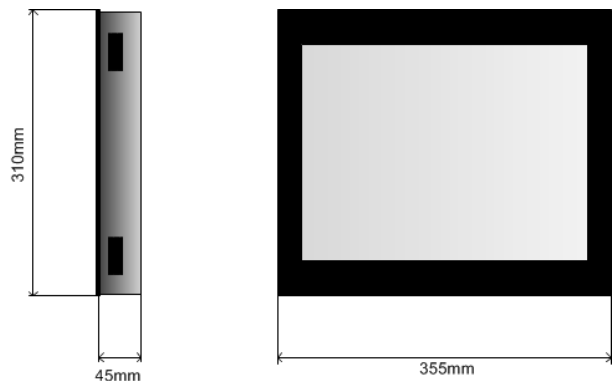

Dimensions

- height 31cm
- width 35.5cm
- depth housing 4.5cm
- depth housing & glass plate 5.0cm

Diagonal 15"

Light intensity 350cd / m²

Resolution 1024 x 768

Connection HDMI

Weight approx. 6kg

Temp. range 0° - +45°C

Power supply 230V/50Hz

The H-Type is a professional information and display system for a wide range of applications.

The model 15 PW / LW (display board in portrait or landscape format for wall mounting) is a device which has a metal housing in RAL color and a 15" display board for 24/7 operation.

The system is fitted directly onto the wall. To protect the display, it is covered with tempered 5mm glass.

The cable routing is in the device and not visible from the outside. The cable entry is either in the back or on the top of the housing.

The device can be equipped with a digital signage player. Various models in different designs are available.