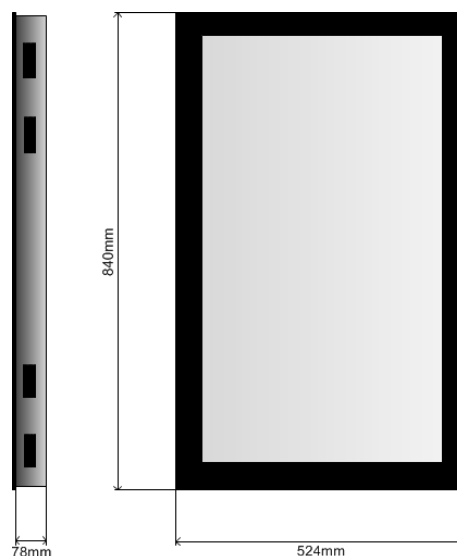

(Technical details can be changed without notice)

Order Nr.: DS-110-03201-01

multitech ag
Birkenstrass17
8306 Bruettisellen
Switzerland

Tel +41 44 883 28 28
Fax +41 44 883 28 29
Email info@multitech.ch
WEB www.multitech.ch