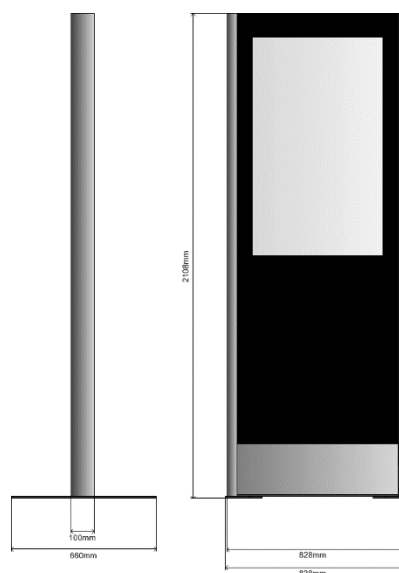

(Technical details can be changed without notice)

Order Nr.: DS-130-04901-11

multitech ag
Birkenstrass17
8306 Bruettisellen
Switzerland

Tel +41 44 883 28 28
Fax +41 44 883 28 29
Email info@multitech.ch
WEB www.multitech.ch