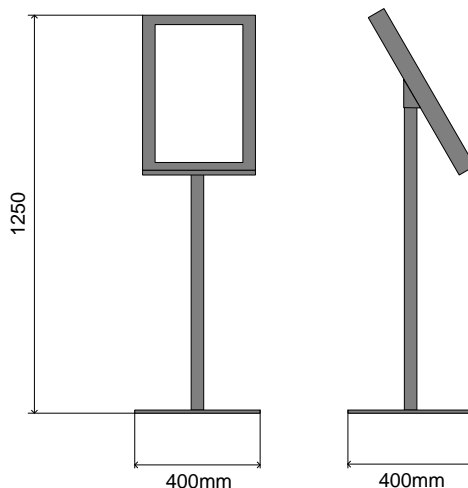

(Technical details can be changed without notice)

Order Nr.: DS-115-02301-01

multitech ag
Birkenstrass17
8306 Bruettisellen
Switzerland

Tel +41 44 883 28 28
Fax +41 44 883 28 29
Email info@multitech.ch
WEB www.multitech.ch