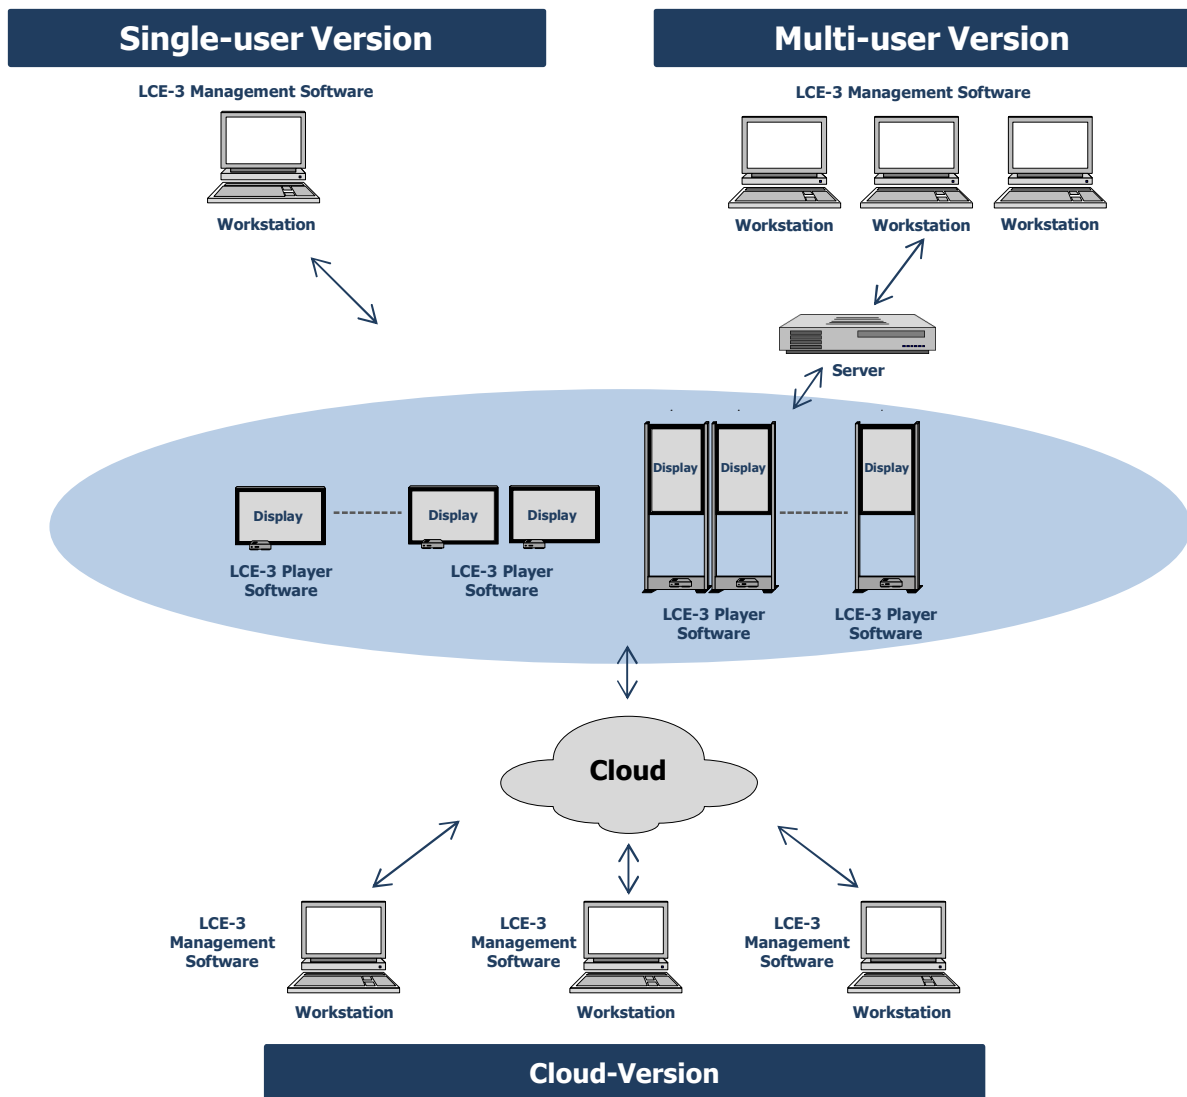

Digital Signage Software LCE-3

Our philosophy ...

**the right information
at the right time
at the right place**

The LCE-3 digital signage software was designed for content creation and distribution to external screens. Various tools are available for this purpose.

LCE-3 Management Software

The LCE-3 management software is installed on either one or more workstations. The contents are designed in conjunction with PowerPoint or other programs. Existing pictures and movies can also be managed by the software. The individual contents are sent via the time management page. The constant monitoring of the hardware ensures that the connection to the individual displays is always in place.

LCE-3 Player Software

The player software is already installed on a device. All you have to do is connecting it to a network on one side and to the screen on the other side. An HDMI connection is available to display the contents on a screen. Different formats for pictures, texts and films can be displayed time controlled. Functions such as repetitions, duration, weekdays etc. can be defined via the LCE-3 management software.

LCE-3

Single-user, Multi-user and Cloud version

Single user version

The LCE-3 management software is installed on a Windows computer and controls the LCE-3 players via the network. The contents are stored on the same workstation and the players get the data directly from this device. The connection can be made via cable or WLAN.