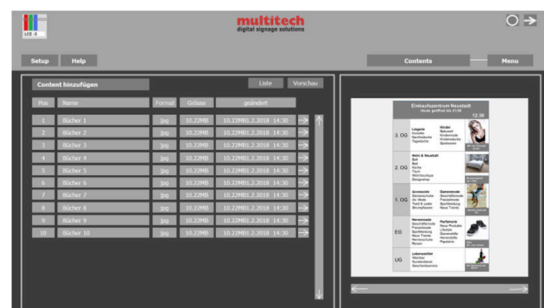

Digital Signage Software LCE-3

Our philosophy ...

**the right information
at the right time
at the right place**

The LCE-3 digital signage software was designed for content creation and distribution to external screens. Various tools are available for this purpose.

LCE-3 Management Software

The LCE-3 management software is installed on either one or more workstations. The contents are designed in conjunction with PowerPoint or other programs. Existing pictures and movies can also be managed by the software. The individual contents are sent via the time management page. The constant monitoring of the hardware ensures that the connection to the individual displays is always in place.

LCE-3 Player Software

The player software is already installed on a device. All you have to do is connecting it to a network on one side and to the screen on the other side. An HDMI connection is available to display the contents on a screen. Different formats for pictures, texts and films can be displayed time controlled. Functions such as repetitions, duration, weekdays etc. can be defined via the LCE-3 management software.

Basic menus

- Page with the directory of available contents
- Page for showing all players in the network, incl. status of the players
- Time management page for contents
- Page for setup of the system configuration