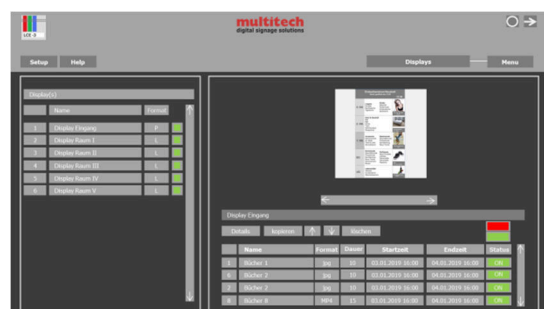

Digital Signage Software LCE-3

Our philosophy ...

**the right information
at the right time
at the right place**

The LCE-3 digital signage software was designed for content creation and distribution to external screens. Various tools are available for this purpose.

LCE-3 Management Software

The LCE-3 management software is installed on either one or more workstations. The contents are designed in conjunction with PowerPoint or other programs. Existing pictures and movies can also be managed by the software. The individual contents are sent via the time management page. The constant monitoring of the hardware ensures that the connection to the individual displays is always in place.

LCE-3 Player Software

The player software is already installed on a device. All you have to do is connecting it to a network on one side and to the screen on the other side. An HDMI connection is available to display the contents on a screen. Different formats for pictures, texts and films can be displayed time controlled. Functions such as repetitions, duration, weekdays etc. can be defined via the LCE-3 management software.

Basic menus

- Page with the directory of available contents
- Page for showing all players in the network, incl. status of the players
- Time management page for contents
- Page for setup of the system configuration