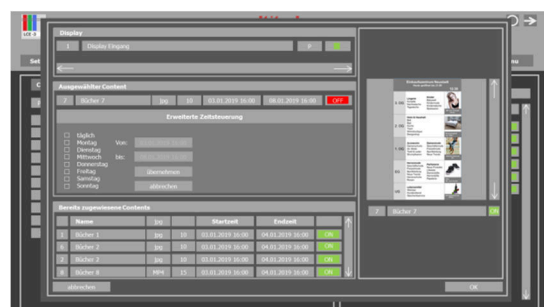

Digital Signage Software LCE-3

Our philosophy ...

**the right information
at the right time
at the right place**

The LCE-3 digital signage software was designed for content creation and distribution to external screens. Various tools are available for this purpose.

LCE-3 Management Software

The LCE-3 management software is installed on either one or more workstations. The contents are designed in conjunction with PowerPoint or other programs. Existing pictures and movies can also be managed by the software. The individual contents are sent via the time management page. The constant monitoring of the hardware ensures that the connection to the individual displays is always in place.

LCE-3 Player Software

The player software is already installed on a device. All you have to do is connecting it to a network on one side and to the screen on the other side. An HDMI connection is available to display the contents on a screen. Different formats for pictures, texts and films can be displayed time controlled. Functions such as repetitions, duration, weekdays etc. can be defined via the LCE-3 management software.

Basic menus

- Page with the directory of available contents
- Page for showing all players in the network, incl. status of the players
- Time management page for contents
- Page for setup of the system configuration